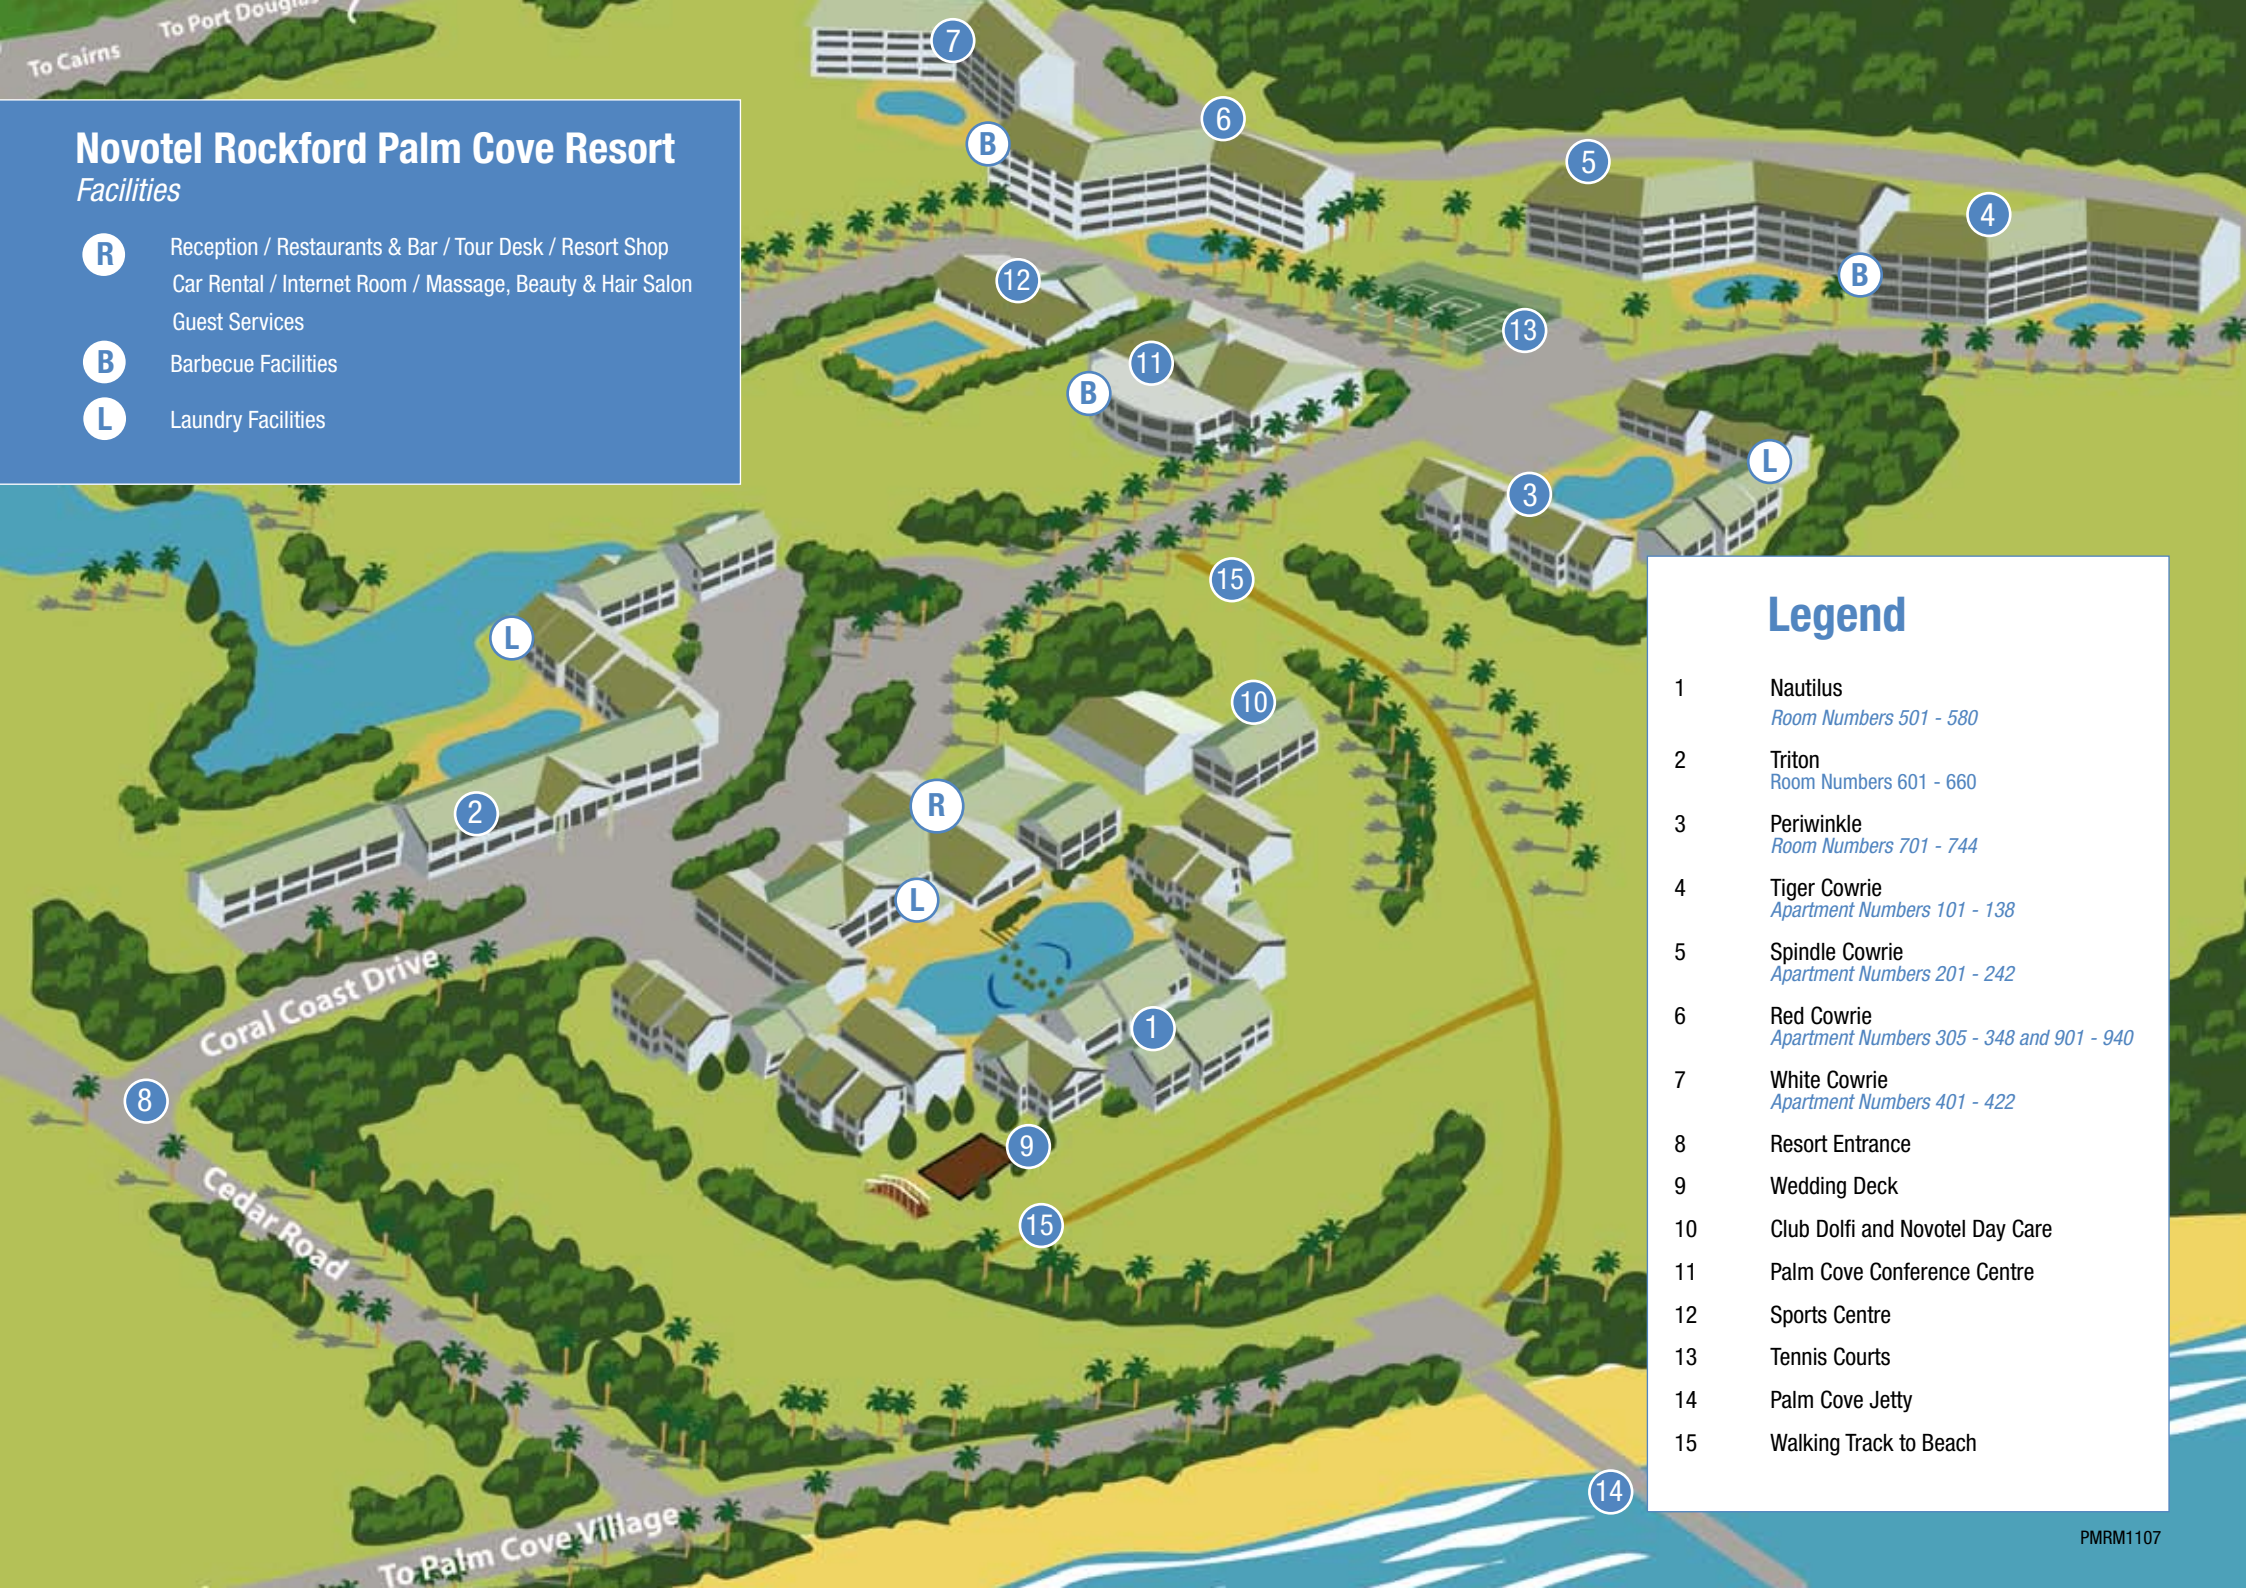

Legend

- 1 Nautilus
Room Numbers 501 - 580
- 2 Triton
Room Numbers 601 - 660
- 3 Periwinkle
Room Numbers 701 - 744
- 4 Tiger Cowrie
Apartment Numbers 101 - 138
- 5 Spindle Cowrie
Apartment Numbers 201 - 242
- 6 Red Cowrie
Apartment Numbers 305 - 348 and 901 - 940
- 7 White Cowrie
Apartment Numbers 401 - 422
- 8 Resort Entrance
- 9 Wedding Deck
- 10 Club Dolfi and Novotel Day Care
- 11 Palm Cove Conference Centre
- 12 Sports Centre
- 13 Tennis Courts
- 14 Palm Cove Jetty
- 15 Walking Track to Beach

Canecutters is a casual family restaurant, featuring a backdrop of the colourful history of sugar cane farming in the local region. Located overlooking the Nautilus swimming pool, guests can dine in air-conditioned comfort, or outdoors.

Canecutters Restaurant has a seasonal 'Feast of Flavours' Buffet from Sunday to Thursday, and a magnificent Seafood Buffet on Friday and Saturday.

Open for dinner, 5:30pm - 9:30pm, 7 days.

bar

This is what holidays are all about!! Relax in a cosy wicker chair on the verandah overlooking the pool while sipping an exotic cocktail, your favourite beverage or enjoying lunch (a-la-carte).

Open 11.00am till late, 7 days.

dining

Tempt your taste buds and enjoy some delicious resort style cuisine or come down for a candle lit dinner and sample our seafood and char-grill menu.

Open 5:30pm till 9:30pm, 7 days.